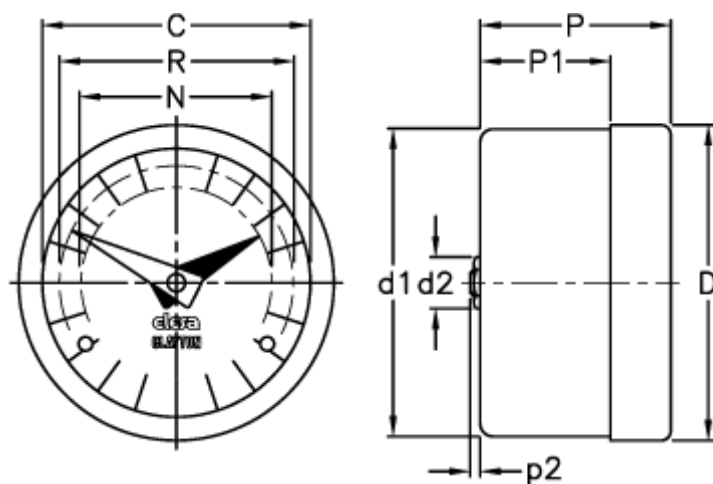

Data Sheet

Article number: 2307020301
Description: E+G Gravity indicator
GA02-0006-D

Measures

C = 60	R = 51
D = 68.4	
D1 = 67.0	
d2 = 8	
N = 44	
P = 32	
P1 = 19.3	
p2 = 1.0	